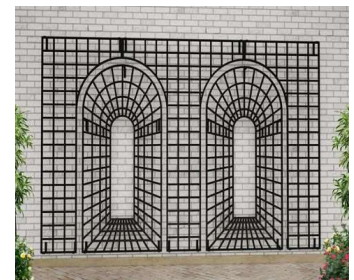

Houghton Double