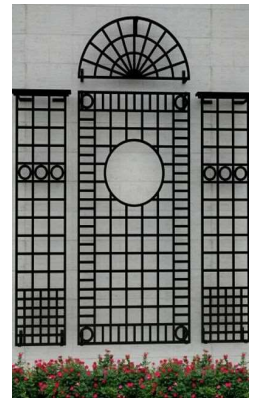

Knebworth House Set