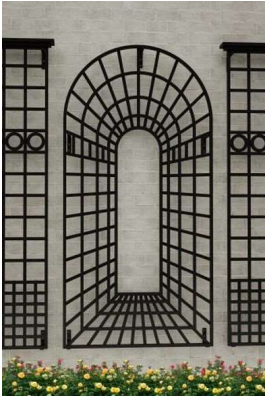

Burghley House Set